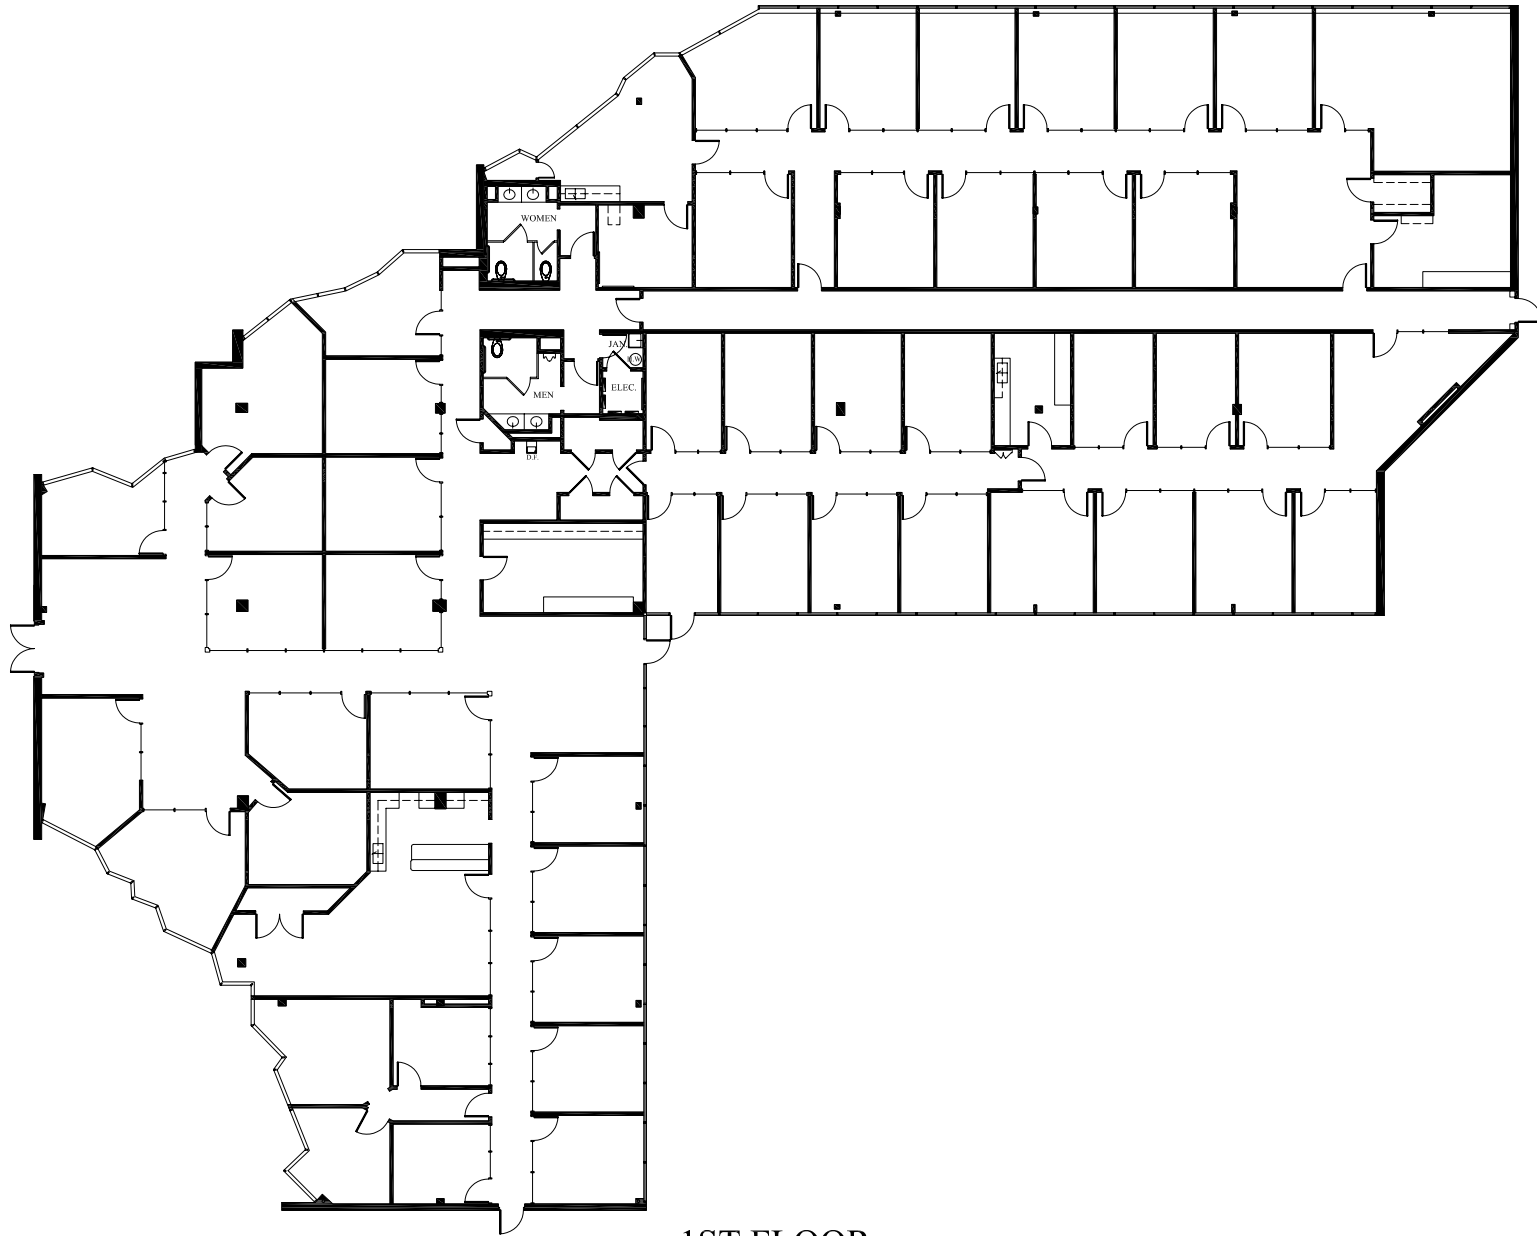

1901 ASCENSION BLVD.

1901 Ascension Blvd., Arlington, Texas

BUILDING ONE

1ST FLOOR

Not to Scale

All dimensions and square footages are approximate.

April 10, 2007

THOMPSON CONSULTING SERVICES, INC. 5728 LBJ Freeway, Suite 460, Dallas, Texas 75240 (972)934-2600

1901 ASCENSION BLVD.

1901 Ascension Blvd., Arlington, Texas

BUILDING TWO

1ST FLOOR

Not to Scale

All dimensions and square footages are approximate.

April 10, 2007

THOMPSON CONSULTING SERVICES, INC. 5728 LBJ Freeway, Suite 460, Dallas, Texas 75240 (972)934-2600

1901 ASCENSION BLVD.

1901 Ascension Blvd., Arlington, Texas

BUILDING THREE

1ST FLOOR

Not to Scale

All dimensions and square footages are approximate.

March 1, 2007

THOMPSON CONSULTING SERVICES, INC. 5728 LBJ Freeway, Suite 460, Dallas, Texas 75240 (972)934-2600