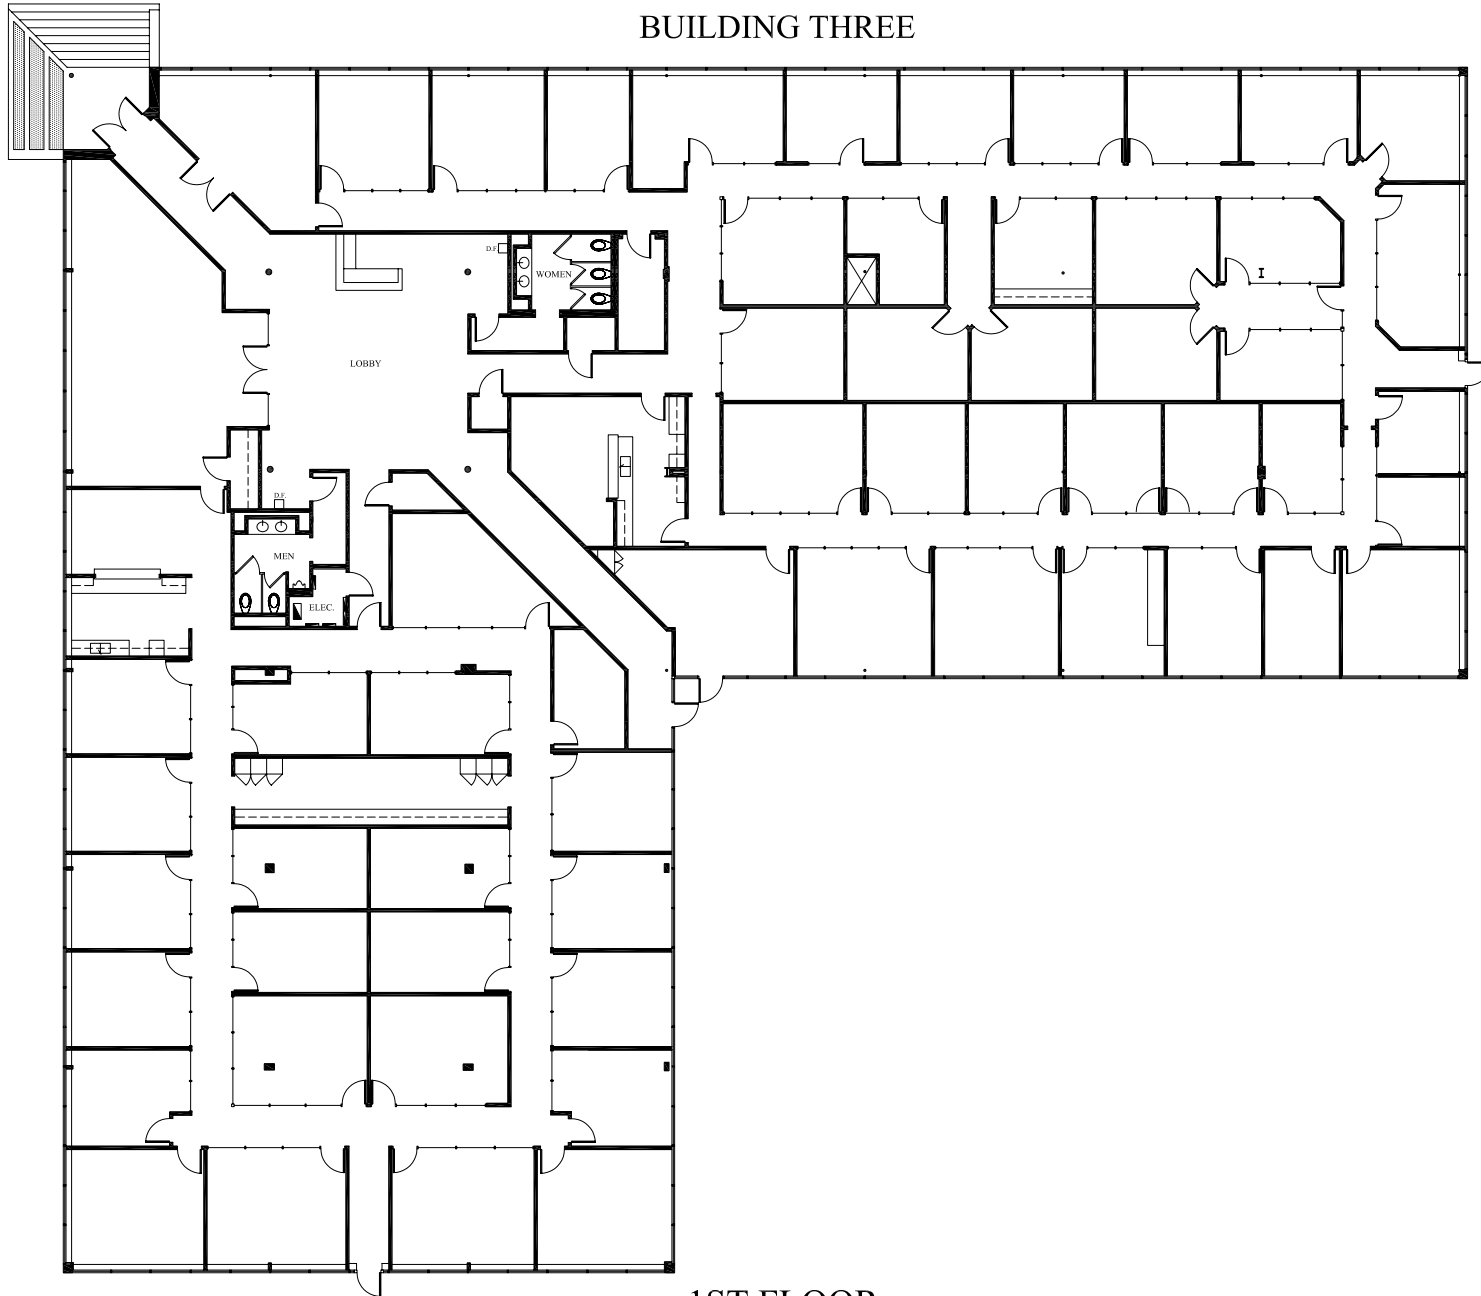

1901 ASCENSION BLVD.

1901 Ascension Blvd., Arlington, Texas

BUILDING TWO

1ST FLOOR

Not to Scale

All dimensions and square footages are approximate.

April 10, 2007

THOMPSON CONSULTING SERVICES, INC. 5728 LBJ Freeway, Suite 460, Dallas, Texas 75240 (972)934-2600

1901 ASCENSION BLVD.

1901 Ascension Blvd., Arlington, Texas

BUILDING THREE

1ST FLOOR

Not to Scale

All dimensions and square footages are approximate.

March 1, 2007

THOMPSON CONSULTING SERVICES, INC. 5728 LBJ Freeway, Suite 460, Dallas, Texas 75240 (972)934-2600