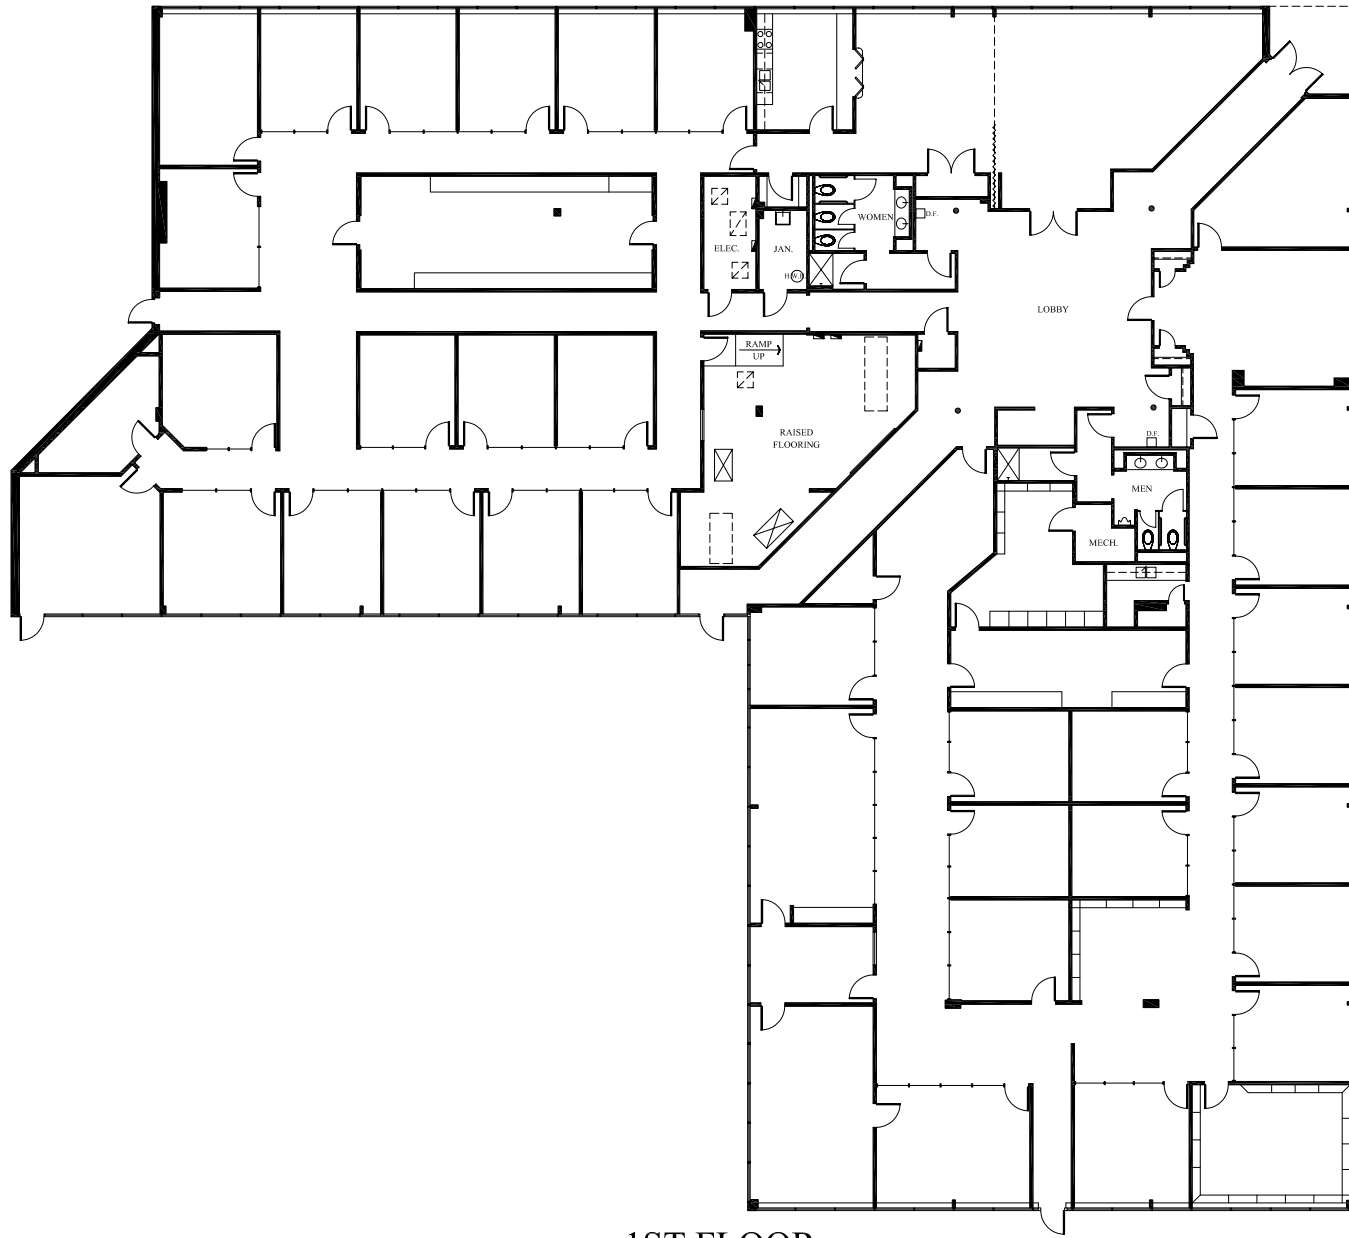

1901 ASCENSION BLVD.

1901 Ascension Blvd., Arlington, Texas

BUILDING ONE

1ST FLOOR

Not to Scale

All dimensions and square footages are approximate.

April 10, 2007

THOMPSON CONSULTING SERVICES, INC. 5728 LBJ Freeway, Suite 460, Dallas, Texas 75240 (972)934-2600

1901 ASCENSION BLVD.

1901 Ascension Blvd., Arlington, Texas

BUILDING TWO

1ST FLOOR

Not to Scale

All dimensions and square footages are approximate.

April 10, 2007

THOMPSON CONSULTING SERVICES, INC. 5728 LBJ Freeway, Suite 460, Dallas, Texas 75240 (972)934-2600

1901 ASCENSION BLVD.

1901 Ascension Blvd., Arlington, Texas

BUILDING THREE

1ST FLOOR

Not to Scale

All dimensions and square footages are approximate.

March 1, 2007

THOMPSON CONSULTING SERVICES, INC. 5728 LBJ Freeway, Suite 460, Dallas, Texas 75240 (972)934-2600